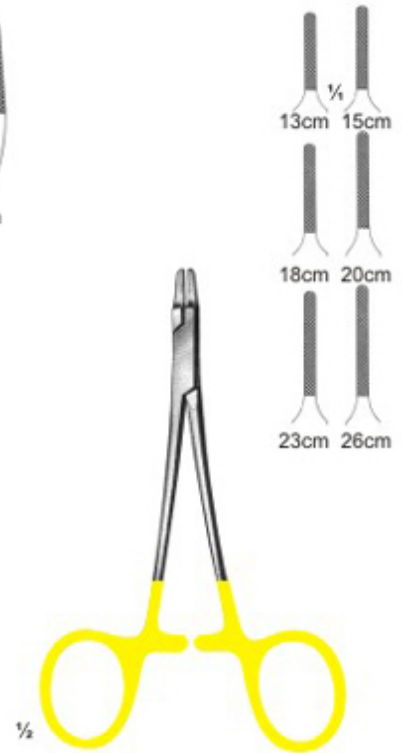

2855
LUCAE
140 mm

2856
OEHLER

2857
POTTS-SMITH
22 cm

2858
HEPP-SCHIEDLE
10 cm

2859
KALT
with catch

2860
CASTROVIEJO
Straight

2861
CASTROVIEJO
Curved

2862
ARRUG
16 cm

Needle Holders With T.C. Inserts

Ahmed Pak Impex

2863
ARRUGA
Curved
16 cm

2864
CASTROVIEJO
13 cm

2865
HEGAR
20,24 cm

2866
HALSEY
13,15 cm

2867
MAYO-HEGAR

2868
DE BAKEY

2869
HEGAR-VASCULAR

2870
WEBSTER
125 mm

Needle Holders With Tungsten Carbide Inserts

Almed Pak Impex

2871
BOZEMANN-WERTHEIM
20, 24, 26 cm

2872
STRATTE

2873
RYDER

2874
RYDER-VASCULAR

2881
MATHIEU
14,17,20 cm

2882
MATHIEU-KOSHER
14,17,20,24 cm

2883
MATHIEU-KOSHER
17,20,24 cm

2884
MATHIEU-VASCUL
17,20,24 cm

Needle Holders With T.C. Inserts

Ahmed Pak Impex

2885
MATHIEU-RYDER
17,20,24 cm

2886
LICHTENBERG
20 cm