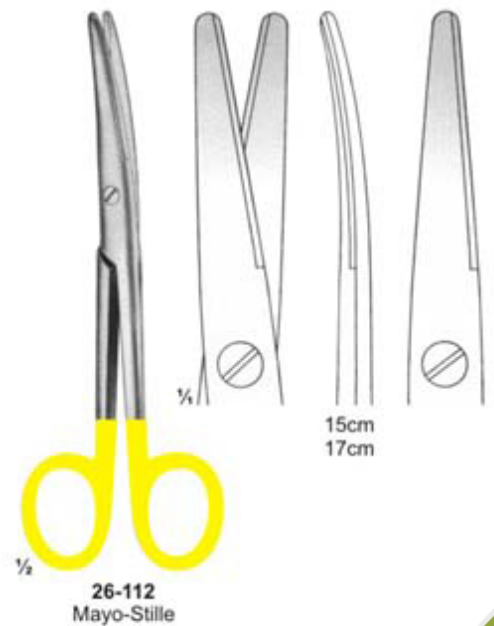

www.ahmedpak.com

SURGICAL TC INSTRUMENTS

*Professional Instruments
for Professional Users*

Scissors with Tungsten Carbide Inserts

Scissors with Tungsten Carbide Inserts

Scissors with Tungsten Carbide Inserts

Scissors with Tungsten Carbide Inserts

1/2
26-119
Metzenbaum-Fino

1/2
26-120
Metzenbaum-Fino

1/2
26-121
Metzenbaum-Fino

1/2
26-122
Metzenbaum

1/2
26-123
Mayo

1/2
26-124
Mayo

Scissors with Tungsten Carbide Inserts