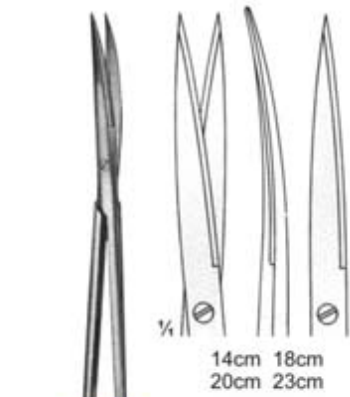

Scissors with Tungsten Carbide Inserts

1/2
26-119
Metzenbaum-Fino

1/2
26-120
Metzenbaum-Fino

1/2
26-121
Metzenbaum-Fino

1/2
26-122
Metzenbaum

1/2
26-123
Mayo

1/2
26-124
Mayo

Scissors with Tungsten Carbide Inserts