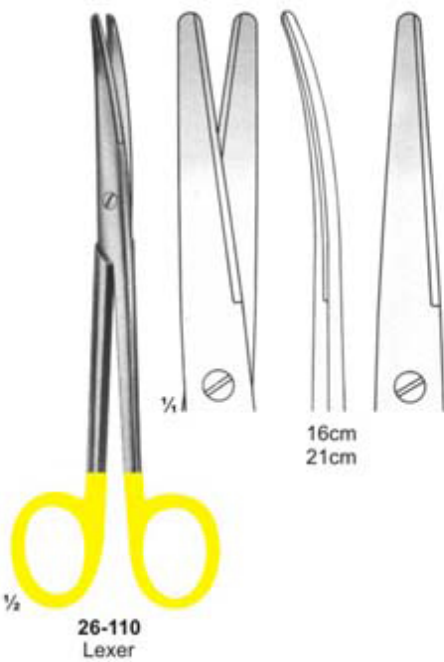

www.ahmedpak.com

SURGICAL TC INSTRUMENTS

*Professional Instruments
for Professional Users*

Scissors with Tungsten Carbide Inserts

Scissors with Tungsten Carbide Inserts

Scissors with Tungsten Carbide Inserts

Scissors with Tungsten Carbide Inserts

1/2
26-119
Metzenbaum-Fino

1/2
26-120
Metzenbaum-Fino

1/2
26-121
Metzenbaum-Fino

1/2
26-122
Metzenbaum

1/2
26-123
Mayo

1/2
26-124
Mayo

Scissors with Tungsten Carbide Inserts