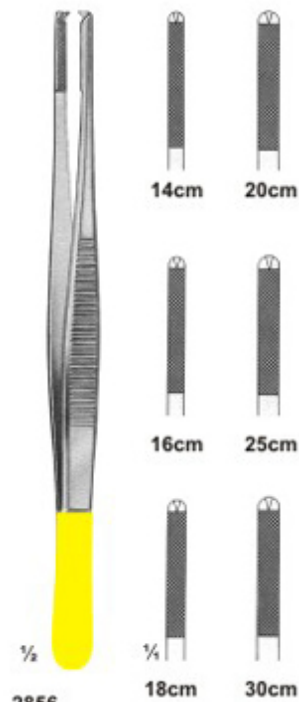

2831
DE-BAKEY

2832
DE-BAKEY

2833
GOLDMAN FOX
13 cm

2834
GOLDMAN FOX
13 cm

2835
Fine Scissors
Straight
11, 5 cm

2836
Fine Scissors
Curved
11, 5 cm

2837
Fine Scissors
Angled
11, 5 cm

2838
RAGNELL
Curved
12 cm

Scissors & Dissecting Forceps With Tungsten Carbide Inserts

Ahmed Pak Impex

2839
UNIVERSAL
12cm

2840
Ligature Scissors
1 Black & 1 Goldplated ring

2841
MERIAM
16 cm

2842
ADSON

2843
CUSHING
17,5 cm

2844
DE BAKEY
17,5 cm

2849
CUSHING
18 cm

2850
CUSHING-TAYLOR
18 cm

2851
Dressing Forceps
15 cm

2852
SE
15

Dissecting Forceps & Needle Holders

Ahmed Pak Impex

2853
WANGENSTEIN

2854
POTTS-SMITH

2855
LUCAE
140 mm

2856
OEHLER

2857
POTTS-SMITH
22 cm

2858
HEPP-SCHIEDLE
10 cm

2859
KALT
with catch

2860
CASTROVIEJO
Straight

2861
CASTROVIEJO
Curved

2862
ARRUG
16 cm