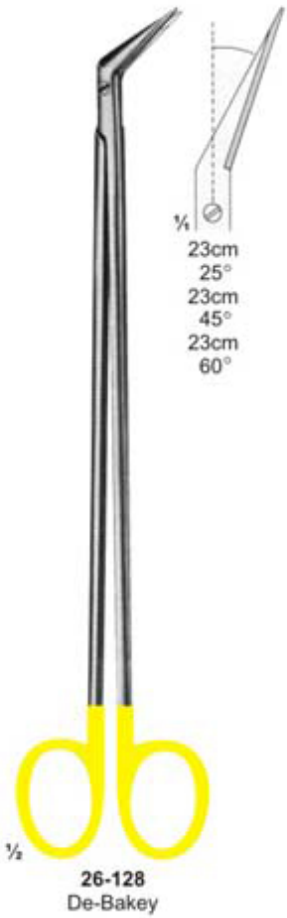

Scissors with Tungsten Carbide Inserts

1/2
26-119
Metzenbaum-Fino

1/2
26-120
Metzenbaum-Fino

1/2
26-121
Metzenbaum-Fino

1/2
26-122
Metzenbaum

1/2
26-123
Mayo

1/2
26-124
Mayo

Scissors with Tungsten Carbide Inserts

26-125
Parametrium

26-126
Mayo-Harrington

26-127
Sims

Scissors with Tungsten Carbide Inserts

Scissors & Dissecting Forceps with Tungsten Carbide Inserts

26-136
Universal
12cm

26-137
Ligature Scissors
1 Black & 1 Goldplated ring

26-138
Adson

26-139
Cushing
17,5cm

26-140
Cushing
18cm

26-141
Cushing-Taylor
18cm

26-142
Dissecting Forceps
15cm

26-143
Semken
15cm

Dissecting Forceps and Needle holders with

26-144
Wangenstein