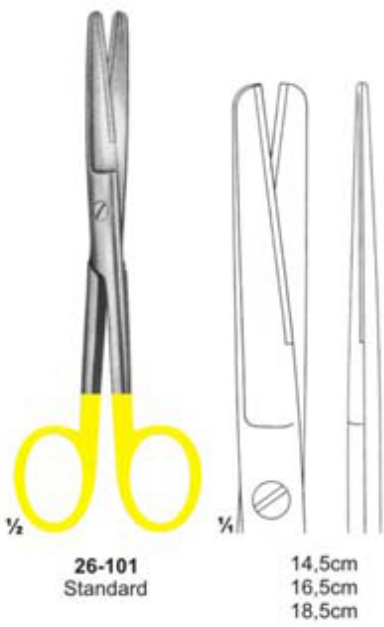

www.ahmedpak.com

SURGICAL TC INSTRUMENTS

*Professional Instruments
for Professional Users*

Scissors with Tungsten Carbide Inserts

Scissors with Tungsten Carbide Inserts

Scissors with Tungsten Carbide Inserts

Scissors with Tungsten Carbide Inserts

1/2
26-119
Metzenbaum-Fino

1/2
26-120
Metzenbaum-Fino

1/2
26-121
Metzenbaum-Fino

1/2
26-122
Metzenbaum

1/2
26-123
Mayo

1/2
26-124
Mayo

Scissors with Tungsten Carbide Inserts