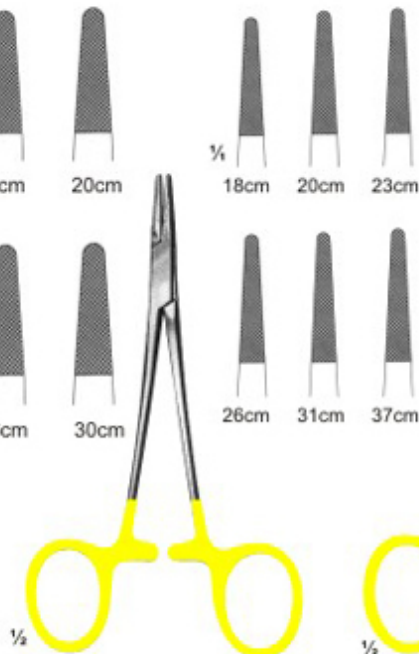

2849
CUSHING
18 cm

2850
CUSHING-TAYLOR
18 cm

2851
Dressing Forceps
15 cm

2852
SE
15

Dissecting Forceps & Needle Holders

Ahmed Pak Impex

2853
WANGENSTEIN

2854
POTTS-SMITH

2855
LUCAE
140 mm

2856
OEHLER

2857
POTTS-SMITH
22 cm

2858
HEPP-SCHIEDLE
10 cm

2859
KALT
with catch

2860
CASTROVIEJO
Straight

2861
CASTROVIEJO
Curved

2862
ARRUG
16 cm

Needle Holders With T.C. Inserts

Ahmed Pak Impex

2863
ARRUGA
Curved
16 cm

2864
CASTROVIEJO
13 cm

2865
HEGAR
20,24 cm

2866
HALSEY
13,15 cm

2867
MAYO-HEGAR

2868
DE BAKEY

2869
HEGAR-VASCULAR

2870
WEBSTER
125 mm

Needle Holders With Tungsten Carbide Inserts

Almed Pak Impex

2871
BOZEMANN-WERTHEIM
20, 24, 26 cm

2872
STRATTE

2873
RYDER

2874
RYDER-VASCULAR