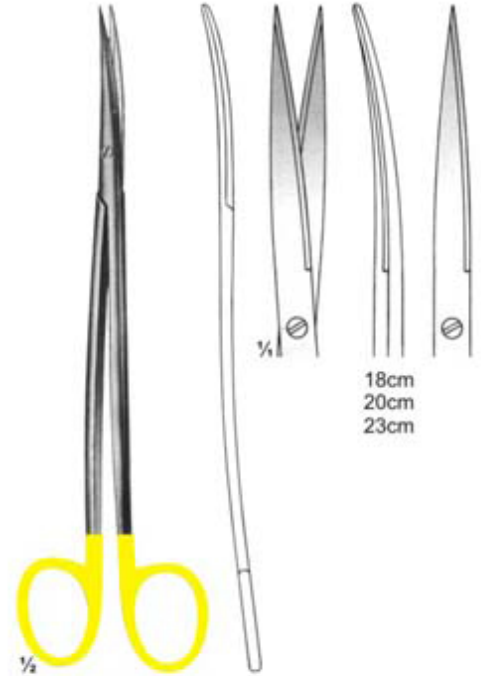

www.ahmedpak.com

SURGICAL TC INSTRUMENTS

*Professional Instruments
for Professional Users*

Scissors with Tungsten Carbide Inserts

Scissors with Tungsten Carbide Inserts

Scissors with Tungsten Carbide Inserts

Scissors with Tungsten Carbide Inserts

1/2
26-119
Metzenbaum-Fino

1/2
26-120
Metzenbaum-Fino

1/2
26-121
Metzenbaum-Fino

1/2
26-122
Metzenbaum

1/2
26-123
Mayo

1/2
26-124
Mayo

Scissors with Tungsten Carbide Inserts