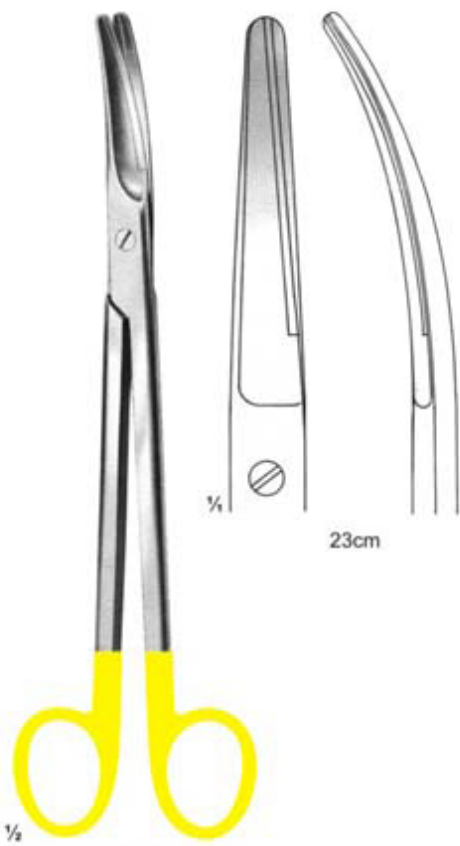

www.ahmedpak.com

SURGICAL TC INSTRUMENTS

*Professional Instruments
for Professional Users*

Scissors with Tungsten Carbide Inserts

Scissors with Tungsten Carbide Inserts

Scissors with Tungsten Carbide Inserts

Scissors with Tungsten Carbide Inserts

1/2
26-119
Metzenbaum-Fino

1/2
26-120
Metzenbaum-Fino

1/2
26-121
Metzenbaum-Fino

1/2
26-122
Metzenbaum

1/2
26-123
Mayo

1/2
26-124
Mayo

Scissors with Tungsten Carbide Inserts