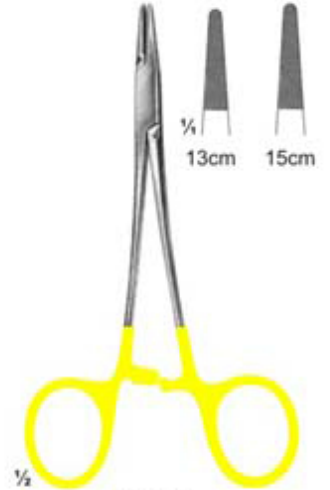

26-155
Halsey
13cm 15cm