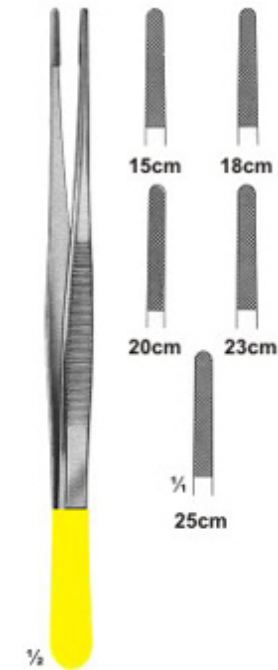

2831
DE-BAKEY

2832
DE-BAKEY

2833
GOLDMAN FOX
13 cm

2834
GOLDMAN FOX
13 cm

2835
Fine Scissors
Straight
11, 5 cm

2836
Fine Scissors
Curved
11, 5 cm

2837
Fine Scissors
Angled
11, 5 cm

2838
RAGNELL
Curved
12 cm

2849
CUSHING
18 cm

2850
CUSHING-TAYLOR
18 cm

2851
Dressing Forceps
15 cm

2852
SE
15

Dissecting Forceps & Needle Holders

Ahmed Pak Impex

2853
WANGENSTEIN

2854
POTTS-SMITH

2855
LUCAE
140 mm

2856
OEHLER

2857
POTTS-SMITH
22 cm

2858
HEPP-SCHIEDLE
10 cm

2859
KALT
with catch

2860
CASTROVIEJO
Straight

2861
CASTROVIEJO
Curved

2862
ARRUG
16 cm

Needle Holders With T.C. Inserts

Ahmed Pak Impex

2863
ARRUGA
Curved
16 cm

2864
CASTROVIEJO
13 cm

2865
HEGAR
20,24 cm

2866
HALSEY
13,15 cm

2867
MAYO-HEGAR

2868
DE BAKEY