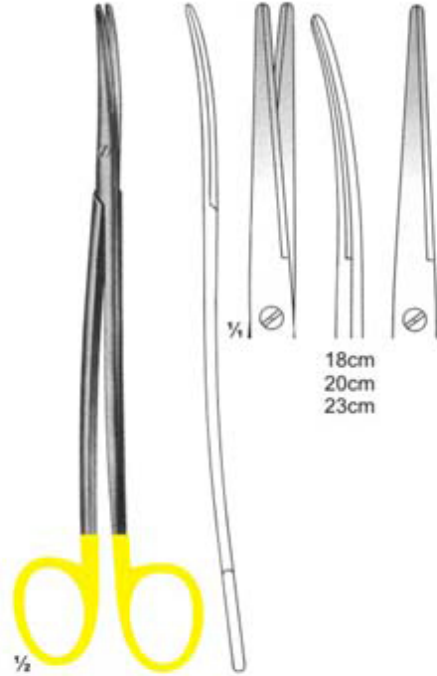

www.ahmedpak.com

SURGICAL TC INSTRUMENTS

*Professional Instruments
for Professional Users*

Scissors with Tungsten Carbide Inserts

Scissors with Tungsten Carbide Inserts

Scissors with Tungsten Carbide Inserts

Scissors with Tungsten Carbide Inserts

1/2
26-119
Metzenbaum-Fino

1/2
26-120
Metzenbaum-Fino

1/2
26-121
Metzenbaum-Fino

1/2
26-122
Metzenbaum

1/2
26-123
Mayo

1/2
26-124
Mayo

Scissors with Tungsten Carbide Inserts