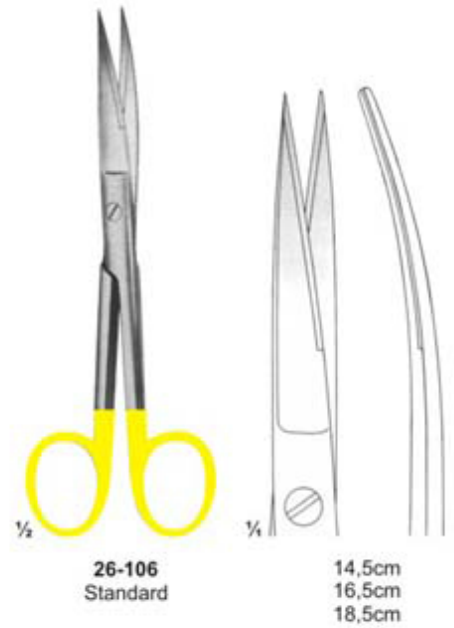

www.ahmedpak.com

SURGICAL TC INSTRUMENTS

*Professional Instruments
for Professional Users*

Scissors with Tungsten Carbide Inserts

Scissors with Tungsten Carbide Inserts

Scissors with Tungsten Carbide Inserts

Scissors with Tungsten Carbide Inserts

1/2
26-119
Metzenbaum-Fino

1/2
26-120
Metzenbaum-Fino

1/2
26-121
Metzenbaum-Fino

1/2
26-122
Metzenbaum

1/2
26-123
Mayo

1/2
26-124
Mayo

Scissors with Tungsten Carbide Inserts