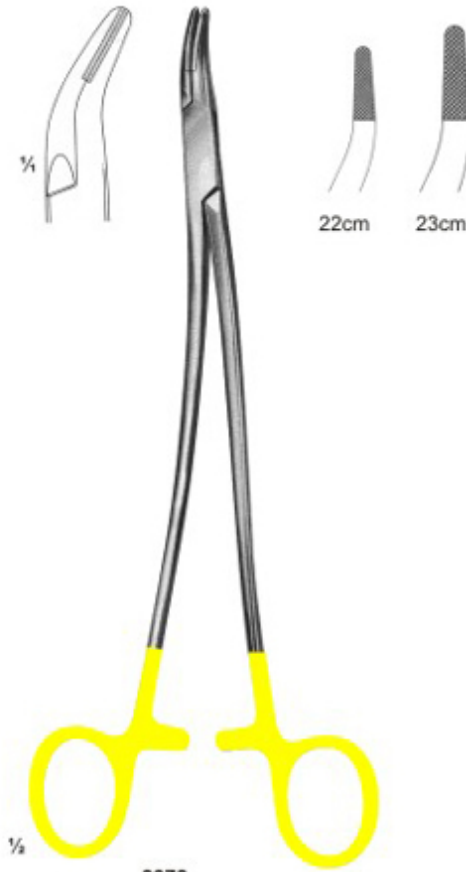

Needle Holders With T.C. Inserts

Ahmed Pak Impex

2863
ARRUGA
Curved
16 cm

2864
CASTROVIEJO
13 cm

2865
HEGAR
20,24 cm

2866
HALSEY
13,15 cm

2867
MAYO-HEGAR

2868
DE BAKEY

2869
HEGAR-VASCULAR

2870
WEBSTER
125 mm

Needle Holders With Tungsten Carbide Inserts

Almed Pak Impex

2871
BOZEMANN-WERTHEIM
20, 24, 26 cm

2872
STRATTE

2873
RYDER

2874
RYDER-VASCULAR

2875
MARTIN

2876
SAROT

Needle Holders With Tungsten Carbide Inserts

Almed Pak Impex

2877
FINOCHIETTO
27 cm

2878
HEANEY
27,24 cm

2879
BAUMGARTNER
145 mm

2880
MATHIEU

2881
MATHIEU
14,17,20 cm

2882
MATHIEU-KOSHER
14,17,20,24 cm

2883
MATHIEU-KOSHER
17,20,24 cm

2884
MATHIEU-VASCUL
17,20,24 cm

Needle Holders With T.C. Inserts

Ahmed Pak Impex

2885
MATHIEU-RYDER
17,20,24 cm

2886
LICHTENBERG
20 cm