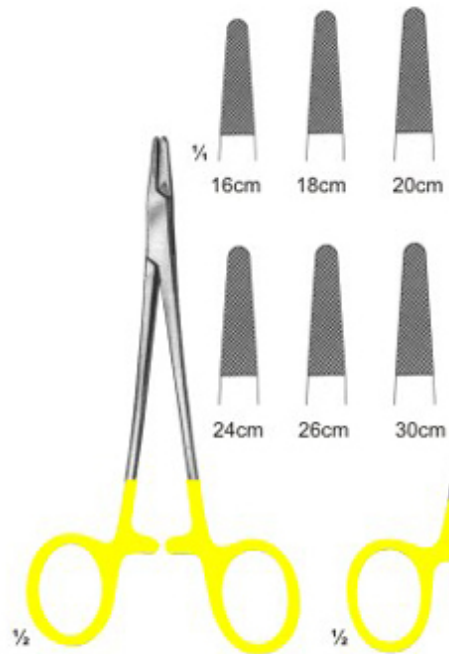

2849
CUSHING
18 cm

2850
CUSHING-TAYLOR
18 cm

2851
Dressing Forceps
15 cm

2852
SE
15

Dissecting Forceps & Needle Holders

Ahmed Pak Impex

2853
WANGENSTEIN

2854
POTTS-SMITH

2855
LUCAE
140 mm

2856
OEHLER

2857
POTTS-SMITH
22 cm

2858
HEPP-SCHIEDLE
10 cm

2859
KALT
with catch

2860
CASTROVIEJO
Straight

2861
CASTROVIEJO
Curved

2862
ARRUG
16 cm

Needle Holders With T.C. Inserts

Ahmed Pak Impex

2863
ARRUGA
Curved
16 cm

2864
CASTROVIEJO
13 cm

2865
HEGAR
20,24 cm

2866
HALSEY
13,15 cm

2867
MAYO-HEGAR

2868
DE BAKEY

2869
HEGAR-VASCULAR

2870
WEBSTER
125 mm

Needle Holders With Tungsten Carbide Inserts

Almed Pak Impex

2871
BOZEMANN-WERTHEIM
20, 24, 26 cm

2872
STRATTE

2873
RYDER

2874
RYDER-VASCULAR