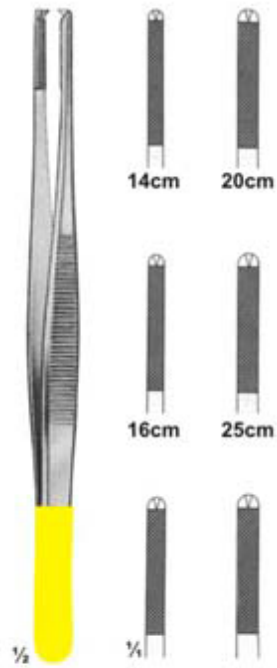

26-138
Adson

26-139
Cushing
17,5cm

26-140
Cushing
18cm

26-141
Cushing-Taylor
18cm

26-142
Dissecting Forceps
15cm

26-143
Semken
15cm

Dissecting Forceps and Needle holders with

26-144
Wangenstein

26-145
Potts-Smith

26-146
Oehler

26-147
Potts-Smith
22cm

26-148
Hepp-Scheidle
18cm

26-149
Castroviejo
14cm

26-150
Castroviejo
14cm

26-151
Arruga
16cm

Needle holders with Tungsten Carbide Inserts

Ø 0.4 mm
(0.16")

2512
Fig. 91 TC
13 cm, 5 1/8"

Ø 0.4 mm
(0.16")

2513
Fig. 99 TC
13 cm, 5 1/8"

Ø 0.4 mm
(0.16")

2514
Fig. 94 TC
13 cm, 5 1/8"
Angled at 15° with or
without spring on \
the handles.

2515
Fig. 85 TC
13 cm, 5 1/8"