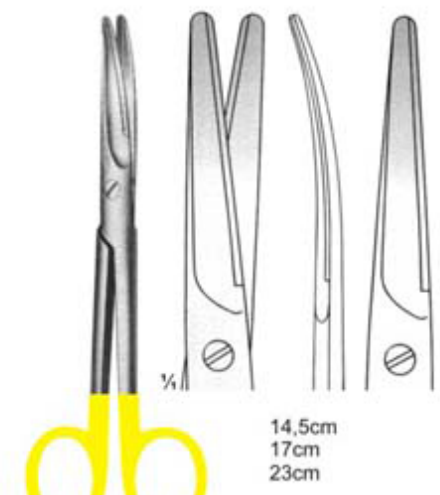

Scissors with Tungsten Carbide Inserts

1/2
26-119
Metzenbaum-Fino

1/2
26-120
Metzenbaum-Fino

1/2
26-121
Metzenbaum-Fino

1/2
26-122
Metzenbaum

1/2
26-123
Mayo

1/2
26-124
Mayo

Scissors with Tungsten Carbide Inserts