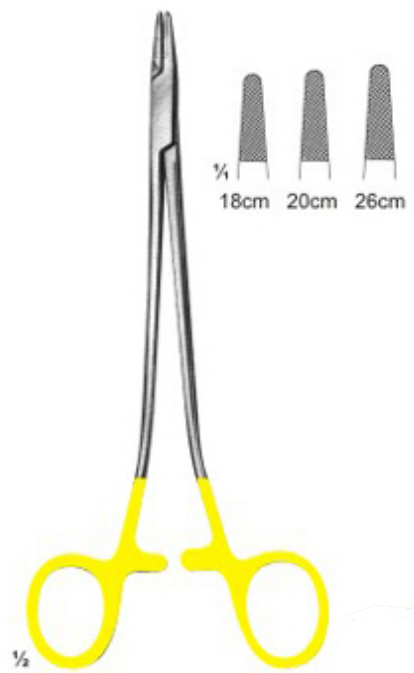

Needle Holders With T.C. Inserts

Ahmed Pak Impex

2863
ARRUGA
Curved
16 cm

2864
CASTROVIEJO
13 cm

2865
HEGAR
20,24 cm

2866
HALSEY
13,15 cm

2867
MAYO-HEGAR

2868
DE BAKEY

2869
HEGAR-VASCULAR

2870
WEBSTER
125 mm

Needle Holders With Tungsten Carbide Inserts

Almed Pak Impex

2871
BOZEMANN-WERTHEIM
20, 24, 26 cm

2872
STRATTE

2873
RYDER

2874
RYDER-VASCULAR

2875
MARTIN

2876
SAROT

Needle Holders With Tungsten Carbide Inserts

Almed Pak Impex

2877
FINOCHIETTO
27 cm

2878
HEANEY
27,24 cm

2879
BAUMGARTNER
145 mm

2880
MATHIEU

2881
MATHIEU
14,17,20 cm

2882
MATHIEU-KOSHER
14,17,20,24 cm

2883
MATHIEU-KOSHER
17,20,24 cm

2884
MATHIEU-VASCUL
17,20,24 cm

Needle Holders With T.C. Inserts

Ahmed Pak Impex

2885
MATHIEU-RYDER
17,20,24 cm

2886
LICHTENBERG
20 cm