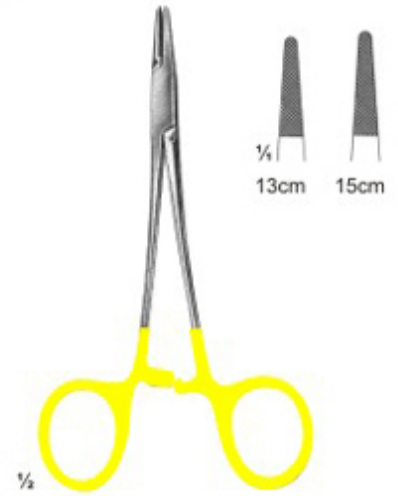

2855
LUCAE
140 mm

2856
OEHLER

2857
POTTS-SMITH
22 cm

2858
HEPP-SCHIEDLE
10 cm

2859
KALT
with catch

2860
CASTROVIEJO
Straight

2861
CASTROVIEJO
Curved

2862
ARRUG
16 cm

Needle Holders With T.C. Inserts

Ahmed Pak Impex

2863
ARRUGA
Curved
16 cm

2864
CASTROVIEJO
13 cm

2865
HEGAR
20,24 cm

2866
HALSEY
13,15 cm

2867
MAYO-HEGAR

2868
DE BAKEY

2869
HEGAR-VASCULAR

2870
WEBSTER
125 mm

Needle Holders With Tungsten Carbide Inserts

Almed Pak Impex

2871
BOZEMANN-WERTHEIM
20, 24, 26 cm

2872
STRATTE

2873
RYDER

2874
RYDER-VASCULAR