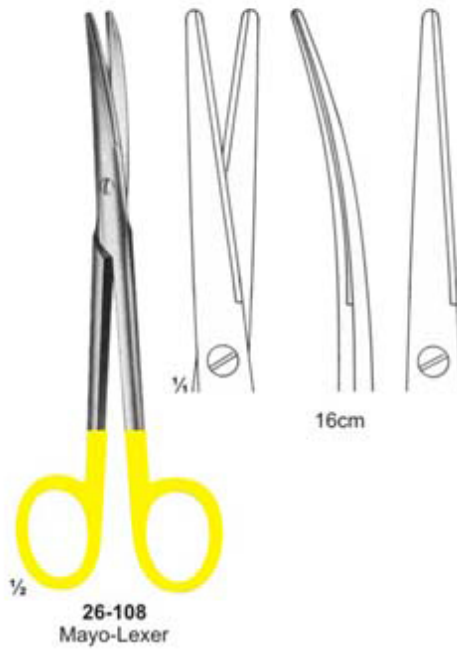

www.ahmedpak.com

SURGICAL TC INSTRUMENTS

*Professional Instruments
for Professional Users*

Scissors with Tungsten Carbide Inserts

Scissors with Tungsten Carbide Inserts

Scissors with Tungsten Carbide Inserts

Scissors with Tungsten Carbide Inserts

1/2
26-119
Metzenbaum-Fino

1/2
26-120
Metzenbaum-Fino

1/2
26-121
Metzenbaum-Fino

1/2
26-122
Metzenbaum

1/2
26-123
Mayo

1/2
26-124
Mayo

Scissors with Tungsten Carbide Inserts