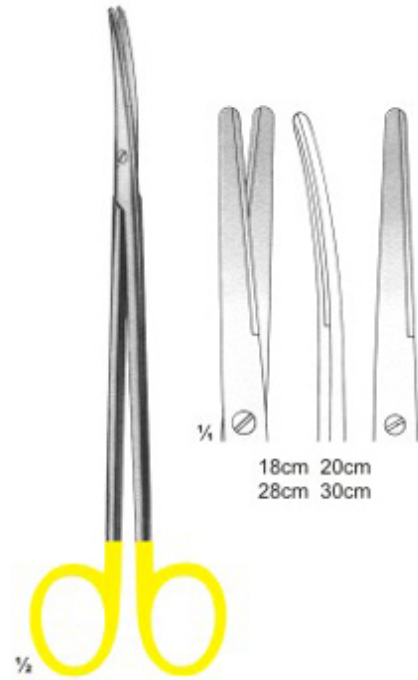

2812
LEXER
Curved
16, 21 cm

2813
MAYO-STILLE
Straight
15, 17 cm

2814
MAYO-STILLE
Curved
15, 17 cm

Scissors With Tungsten Carbide Inserts

Ahmed Pak Impex

18cm
20cm
28cm
30cm

11,5cm
14,5cm
23,5cm
25,5cm

2815
METZENBAUM
Straight

11,5cm
23cm

14,5cm
25cm

2816
METZENBAUM
Curved

18cm
20cm
28cm
30cm

2817
METZENBAUM
Curved

14cm
23cm

18cm
25cm

20cm
28cm