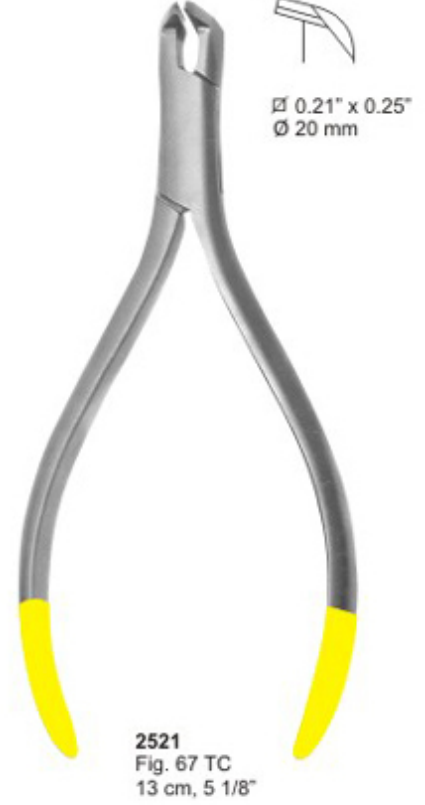

2509
86c, 86 TC
Angle Bird Beak - N.138
12.5 cm, 5"
Sling clasp & wire bending plier.

Orthodontic Cutters With T.C.

Ø 1.0 mm
(0.40")

2510
Fig. 18 TC
15 cm, 6"

Ø 1.0 mm
(0.40")

2511
Fig. 92 TC
14 cm, 5 1/8"

Ø 0.4 mm
(0.16")

2512
Fig. 91 TC
13 cm, 5 1/8"

Ø 0.4 mm
(0.16")

2513
Fig. 99 TC
13 cm, 5 1/8"

Ø 0.4 mm
(0.16")

2514
Fig. 94 TC
13 cm, 5 1/8"
Angled at 15° with or
without spring on \
the handles.

2515
Fig. 85 TC
13 cm, 5 1/8"

2516
Fig. 87 TC
13 cm, 5 1/8"

2517
Fig. 85 TC
Angled at 15°
13 cm, 5 1/8"

2518
ADAMS 87 TC
Angled at 15°
13 cm, 5 1/8"

Orthodontic Distal & Cutters

Scissors With Tungsten Carbide Inserts

Almed Pak Impex

2803
Standard

14,5cm
16,5cm
18,5cm

2804
Standard

14,5cm
16,5cm
18,5cm

2805
Standard

14,5cm
16,5cm
18,5cm

2806
Standard

14,5cm
16,5cm
18,5cm

2807
Standard