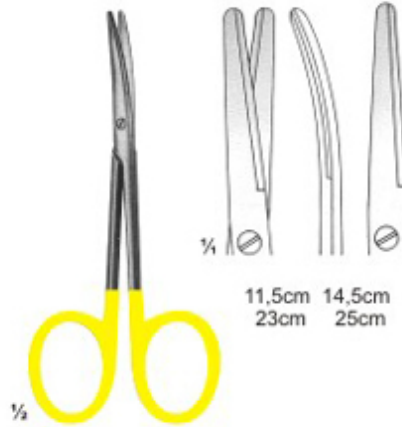

14,5cm
16,5cm
18,5cm

2808
Standard

14,5cm
16,5cm
18,5cm

Scissors With Tungsten Carbide Inserts

Ahmed Pak Impex

2809
MAYO-LEXER
Straight
16 cm

2810
MAYO-LEXER
Curved
16 cm

2811
LEXER
Straight
16, 21 cm

2812
LEXER
Curved
16, 21 cm

2813
MAYO-STILLE
Straight
15, 17 cm

2814
MAYO-STILLE
Curved
15, 17 cm

Scissors With Tungsten Carbide Inserts

Ahmed Pak Impex

18cm
20cm
28cm
30cm

11,5cm
14,5cm
23,5cm
25,5cm

2815
METZENBAUM
Straight

11,5cm
23cm

14,5cm
25cm

2816
METZENBAUM
Curved

18cm
20cm
28cm
30cm

2817
METZENBAUM
Curved

14cm
23cm

18cm
25cm

20cm
28cm