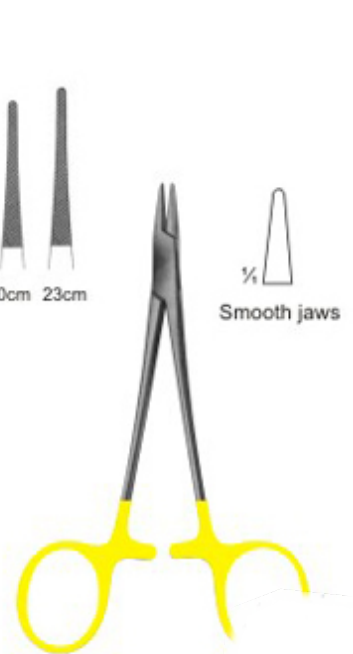

2855
LUCAE
140 mm

2856
OEHLER

2857
POTTS-SMITH
22 cm

2858
HEPP-SCHIEDLE
10 cm

2859
KALT
with catch

2860
CASTROVIEJO
Straight

2861
CASTROVIEJO
Curved

2862
ARRUG
16 cm

Needle Holders With T.C. Inserts

Ahmed Pak Impex

2863
ARRUGA
Curved
16 cm

2864
CASTROVIEJO
13 cm

2865
HEGAR
20,24 cm

2866
HALSEY
13,15 cm

2867
MAYO-HEGAR

2868
DE BAKEY

2869
HEGAR-VASCULAR

2870
WEBSTER
125 mm

Needle Holders With Tungsten Carbide Inserts

Almed Pak Impex

2871
BOZEMANN-WERTHEIM
20, 24, 26 cm

2872
STRATTE

2873
RYDER

2874
RYDER-VASCULAR