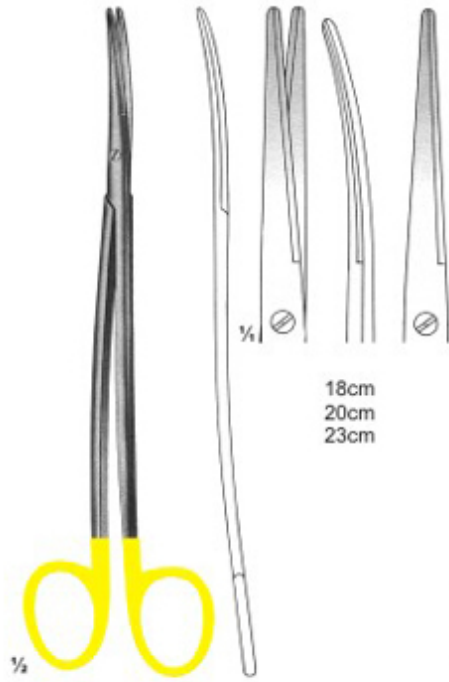

2818
METZENBAUM FINO
Straight

14cm
23cm

18cm
25cm

20cm
28cm

2819
METZENBAUM FINO
Curved

14cm
20cm

18cm
23cm

2820
METZENBAUM FINO
Sharp

2821
BRUNS
235 mm

Scissors With Tungsten Carbide Inserts

Ahmed Pak Impex

2822
METZENBAUM FINO

2823
METZENBAUM FINO

2824
METZENBAUM FINO

2825
METZENBAUM FINO

2826
MAYO
Straight

2831
DE-BAKEY

2832
DE-BAKEY

2833
GOLDMAN FOX
13 cm

2834
GOLDMAN FOX
13 cm

2835
Fine Scissors
Straight
11, 5 cm

2836
Fine Scissors
Curved
11, 5 cm

2837
Fine Scissors
Angled
11, 5 cm

2838
RAGNELL
Curved
12 cm