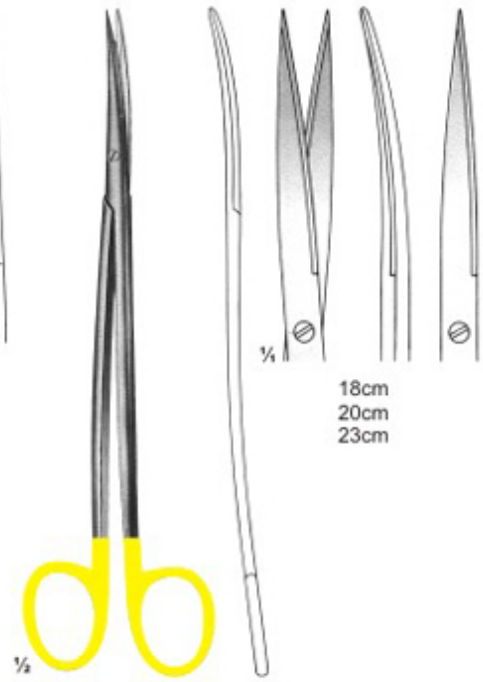

2818
METZENBAUM FINO
Straight

14cm
23cm

18cm
25cm

20cm
28cm

2819
METZENBAUM FINO
Curved

14cm
20cm

18cm
23cm

2820
METZENBAUM FINO
Sharp

2821
BRUNS
235 mm

Scissors With Tungsten Carbide Inserts

Ahmed Pak Impex

2822
METZENBAUM FINO

2823
METZENBAUM FINO

2824
METZENBAUM FINO

2825
METZENBAUM FINO

2826
MAYO
Straight

2827
MAYO
Curved

Scissors With Tungsten Carbide Inserts

Alimed Pak Impex

2828
PARAMETRIUM

2829
MAYO-HARRINGTON

2830
SIMS

Scissors With Tungsten Carbide Inserts

Ahmed Pak Impex

2831
DE-BAKEY

2832
DE-BAKEY

2833
GOLDMAN FOX
13 cm

2834
GOLDMAN FOX
13 cm

2835
Fine Scissors
Straight
11, 5 cm

2836
Fine Scissors
Curved
11, 5 cm

2837
Fine Scissors
Angled
11, 5 cm

2838
RAGNELL
Curved
12 cm