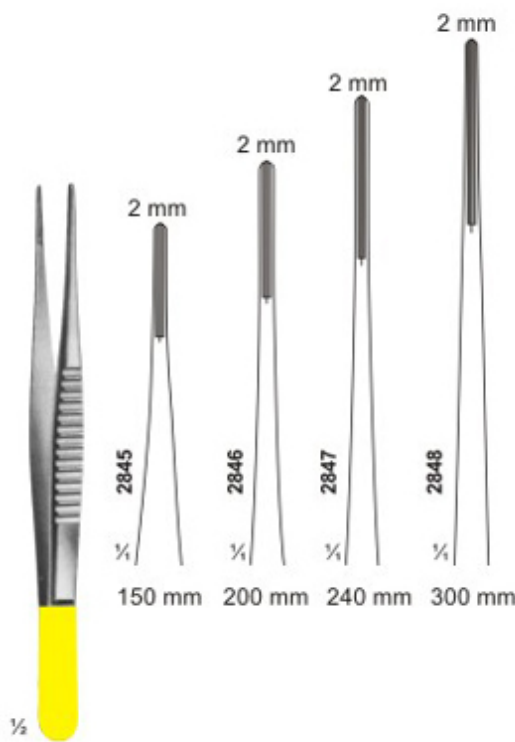

2831
DE-BAKEY

2832
DE-BAKEY

2833
GOLDMAN FOX
13 cm

2834
GOLDMAN FOX
13 cm

2835
Fine Scissors
Straight
11, 5 cm

2836
Fine Scissors
Curved
11, 5 cm

2837
Fine Scissors
Angled
11, 5 cm

2838
RAGNELL
Curved
12 cm

Scissors & Dissecting Forceps With Tungsten Carbide Inserts

Ahmed Pak Impex

2839
UNIVERSAL
12cm

2840
Ligature Scissors
1 Black & 1 Goldplated ring

2841
MERIAM
16 cm

2842
ADSON

2843
CUSHING
17,5 cm

2844
DE BAKEY
17,5 cm

2849
CUSHING
18 cm

2850
CUSHING-TAYLOR
18 cm

2851
Dressing Forceps
15 cm

2852
SE
15

Dissecting Forceps & Needle Holders

Ahmed Pak Impex

2853
WANGENSTEIN

2854
POTTS-SMITH

2855
LUCAE
140 mm

2856
OEHLER

2857
POTTS-SMITH
22 cm

2858
HEPP-SCHIEDLE
10 cm

2859
KALT
with catch

2860
CASTROVIEJO
Straight

2861
CASTROVIEJO
Curved

2862
ARRUG
16 cm