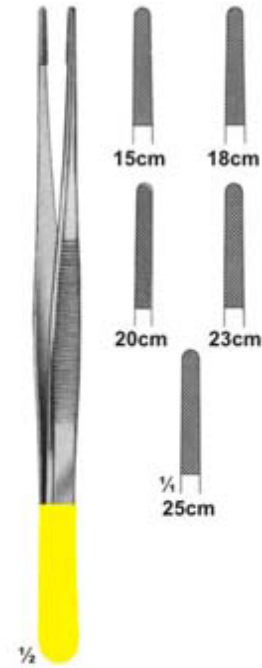

26-138
Adson

26-139
Cushing
17,5cm

26-140
Cushing
18cm

26-141
Cushing-Taylor
18cm

26-142
Dissecting Forceps
15cm

26-143
Semken
15cm

Dissecting Forceps and Needle holders with

26-144
Wangenstein

26-145
Potts-Smith

26-146
Oehler

26-147
Potts-Smith
22cm

26-148
Hepp-Scheidle
18cm

26-149
Castroviejo
14cm

26-150
Castroviejo
14cm

26-151
Arruga
16cm

Needle holders with Tungsten Carbide Inserts

Ø 0.4 mm
(0.16")

2512
Fig. 91 TC
13 cm, 5 1/8"

Ø 0.4 mm
(0.16")

2513
Fig. 99 TC
13 cm, 5 1/8"

Ø 0.4 mm
(0.16")

2514
Fig. 94 TC
13 cm, 5 1/8"
Angled at 15° with or
without spring on \
the handles.

2515
Fig. 85 TC
13 cm, 5 1/8"