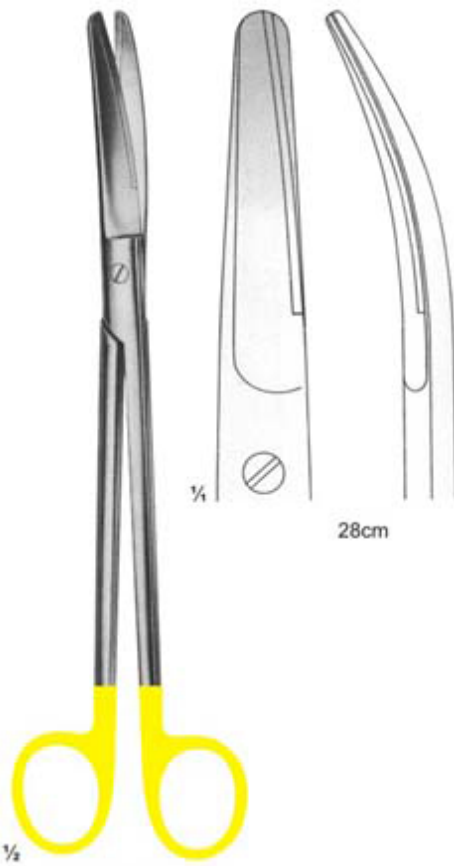

26-126
Mayo-Harrington