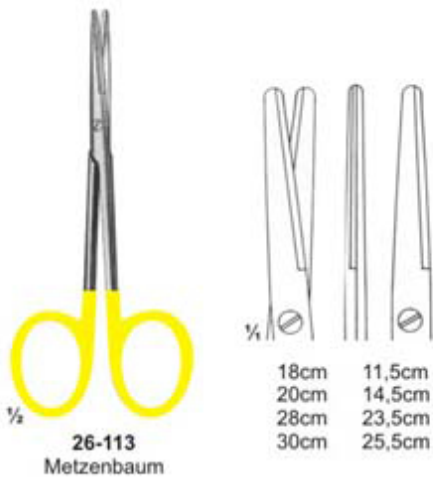

www.ahmedpak.com

SURGICAL TC INSTRUMENTS

*Professional Instruments
for Professional Users*

Scissors with Tungsten Carbide Inserts

Scissors with Tungsten Carbide Inserts

Scissors with Tungsten Carbide Inserts

Scissors with Tungsten Carbide Inserts

1/2
26-119
Metzenbaum-Fino

1/2
26-120
Metzenbaum-Fino

1/2
26-121
Metzenbaum-Fino

1/2
26-122
Metzenbaum

1/2
26-123
Mayo

1/2
26-124
Mayo

Scissors with Tungsten Carbide Inserts