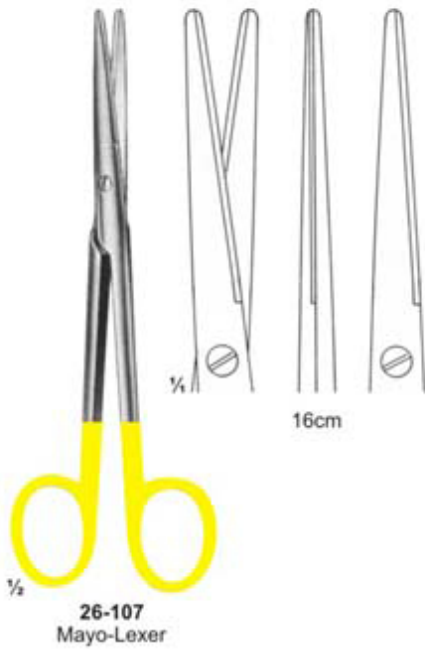

www.ahmedpak.com

SURGICAL TC INSTRUMENTS

*Professional Instruments
for Professional Users*

Scissors with Tungsten Carbide Inserts

Scissors with Tungsten Carbide Inserts

Scissors with Tungsten Carbide Inserts

Scissors with Tungsten Carbide Inserts

1/2
26-119
Metzenbaum-Fino

1/2
26-120
Metzenbaum-Fino

1/2
26-121
Metzenbaum-Fino

1/2
26-122
Metzenbaum

1/2
26-123
Mayo

1/2
26-124
Mayo

Scissors with Tungsten Carbide Inserts