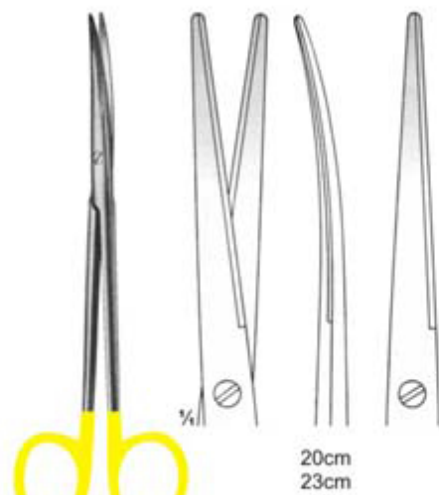

Scissors with Tungsten Carbide Inserts

1/2
26-119
Metzenbaum-Fino

1/2
26-120
Metzenbaum-Fino

1/2
26-121
Metzenbaum-Fino

1/2
26-122
Metzenbaum

1/2
26-123
Mayo

1/2
26-124
Mayo

Scissors with Tungsten Carbide Inserts