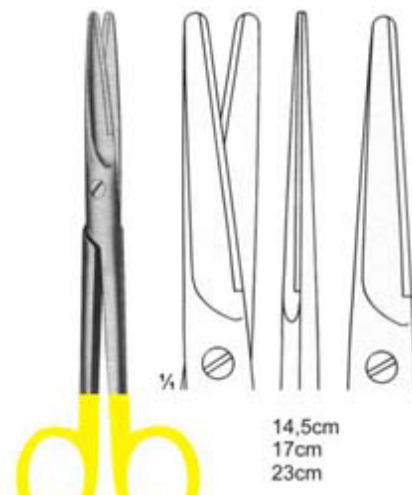

Scissors with Tungsten Carbide Inserts

1/2
26-119
Metzenbaum-Fino

1/2
26-120
Metzenbaum-Fino

1/2
26-121
Metzenbaum-Fino

1/2
26-122
Metzenbaum

1/2
26-123
Mayo

1/2
26-124
Mayo

Scissors with Tungsten Carbide Inserts