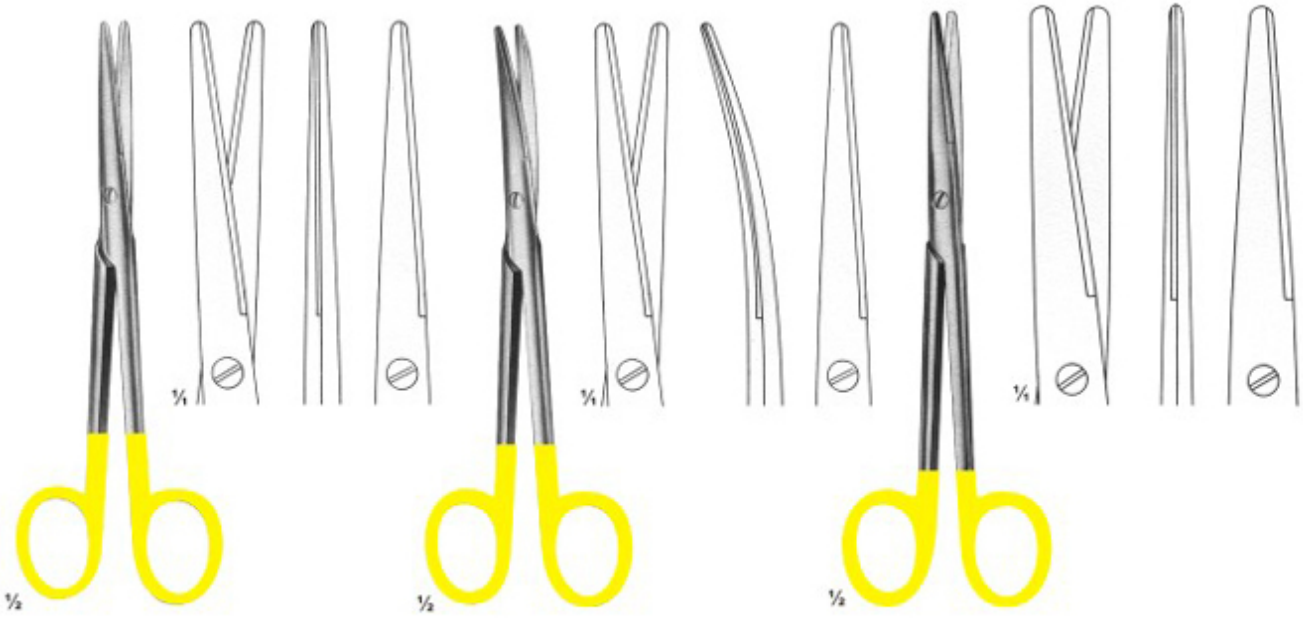

14,5cm
16,5cm
18,5cm

2804
Standard

14,5cm
16,5cm
18,5cm

2805
Standard

14,5cm
16,5cm
18,5cm

2806
Standard

14,5cm
16,5cm
18,5cm

2807
Standard

14,5cm
16,5cm
18,5cm

2808
Standard

14,5cm
16,5cm
18,5cm

Scissors With Tungsten Carbide Inserts

Ahmed Pak Impex

2809
MAYO-LEXER
Straight
16 cm

2810
MAYO-LEXER
Curved
16 cm

2811
LEXER
Straight
16, 21 cm