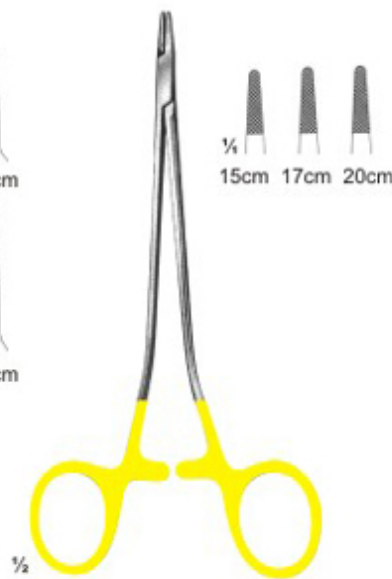

Needle Holders With T.C. Inserts

Ahmed Pak Impex

2863
ARRUGA
Curved
16 cm

2864
CASTROVIEJO
13 cm

2865
HEGAR
20,24 cm

2866
HALSEY
13,15 cm

2867
MAYO-HEGAR

2868
DE BAKEY

2869
HEGAR-VASCULAR

2870
WEBSTER
125 mm

Needle Holders With Tungsten Carbide Inserts

Almed Pak Impex

2871
BOZEMANN-WERTHEIM
20, 24, 26 cm

2872
STRATTE

2873
RYDER

2874
RYDER-VASCULAR

2875
MARTIN

2876
SAROT

Needle Holders With Tungsten Carbide Inserts

Almed Pak Impex

2877
FINOCHIETTO
27 cm

2878
HEANEY
27,24 cm

2879
BAUMGARTNER
145 mm

2880
MATHIEU

2881
MATHIEU
14,17,20 cm

2882
MATHIEU-KOSHER
14,17,20,24 cm

2883
MATHIEU-KOSHER
17,20,24 cm

2884
MATHIEU-VASCUL
17,20,24 cm

Needle Holders With T.C. Inserts

Ahmed Pak Impex

2885
MATHIEU-RYDER
17,20,24 cm

2886
LICHTENBERG
20 cm