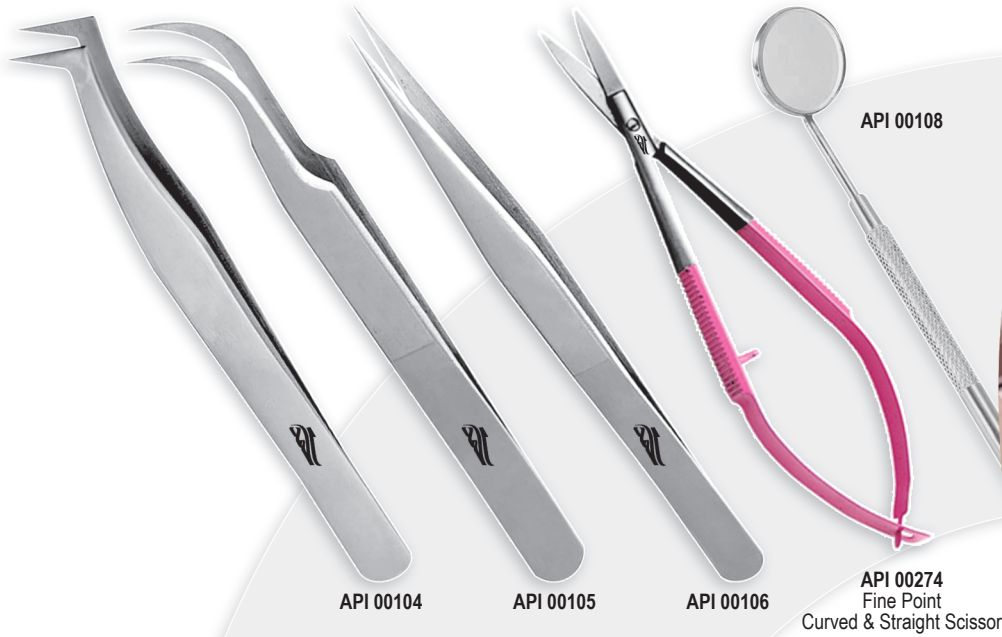

API 00297
Powder Coating
with 7 Diamonds

API 00279
Dull Finish

API 00278
Dull Finish
Fine Point

API 00290
Powder Coating

API 00285
Sand Finish

API 00286
Sand Finish

Eye Lash Extensions

API 00100
Eye Lash Kit
(3 Piece)

API 00101

API 00102

API 00103

API 00109
Eye Lash Curler
Mirror Finish

Scissors / Shears for Professional Hair Dressers

API 00179
Jet Black Color
Size: 7"

API 00180
Mirror Finish
Size: 6.5"

API 00181
Mirror Finish
Size: 6.5"