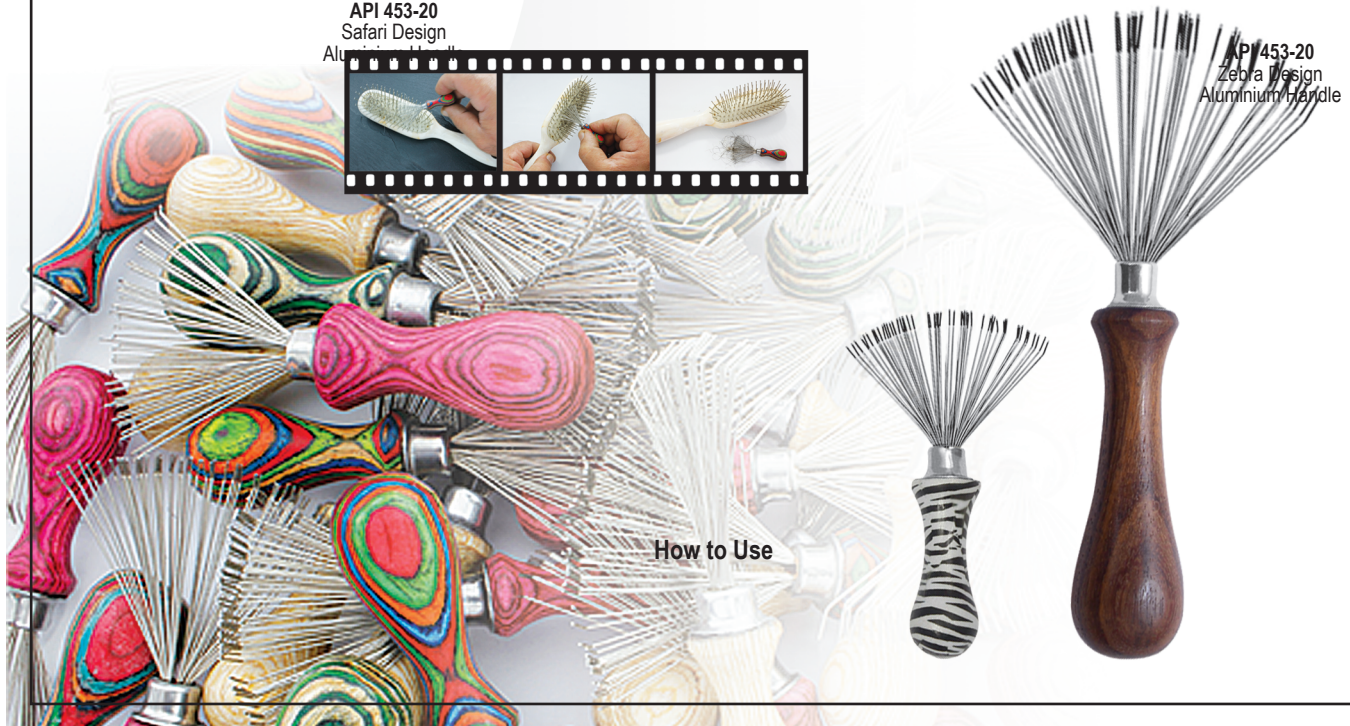

API 00361
Stainless Steel with
Plastic Handle Foot File
Double Side

API 00362
Plastic Foot File
Double Side

Hair Brush Cleaner

API 453-20
Safari Design
Aluminium Handle

API 453-20
Zebra Design
Aluminium Handle

Meet the ingenious little tool that makes your hair brush neat and clean, your hair perform at its best.

- **Specially designed mini-rake**, gently clears bristles of hair, dust and product buildup. So your hairbrush will last longer and remain as fresh and effective as the first time you used it.
- **Made with stainless steel** prongs and an oak handle with many colors. Source from non-endangered forests.
- **Works on all hairbrush types**, paving the way for cleaner, healthier, shinier hair in just a few strokes.
- *Product is totally handmade. Any change in handle color is possible.*