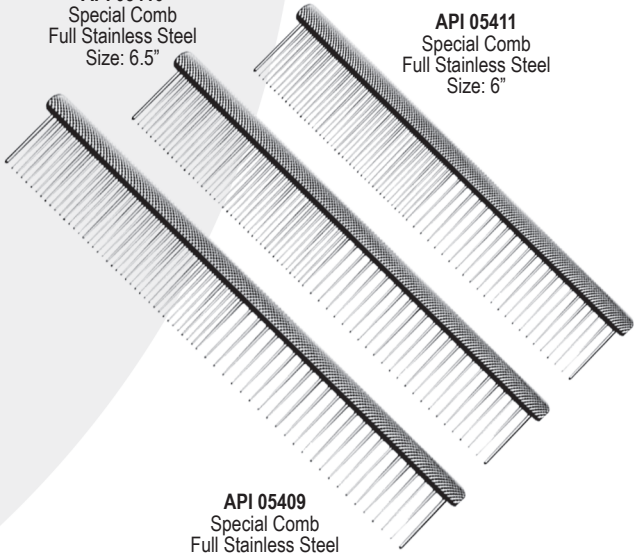

Available in Different Colors

API 00615
Base Cutting Scissor
Size: 14cm

www.ahmedpak.com

API 05402
Mirror Finish, Thining
Size: 6.5"

API 05403
Mirror Finish
Curved Blade
Size: 7"

API 05401
Mirror Finish
Fine Point
Size: 7"

Pet Grooming Tools

Hand Stripping Knife / Comb

API 05410
Special Comb
Full Stainless Steel
Size: 6.5"

API 05411
Special Comb
Full Stainless Steel
Size: 6"

API 05409
Special Comb
Full Stainless Steel
Size: 7.5"