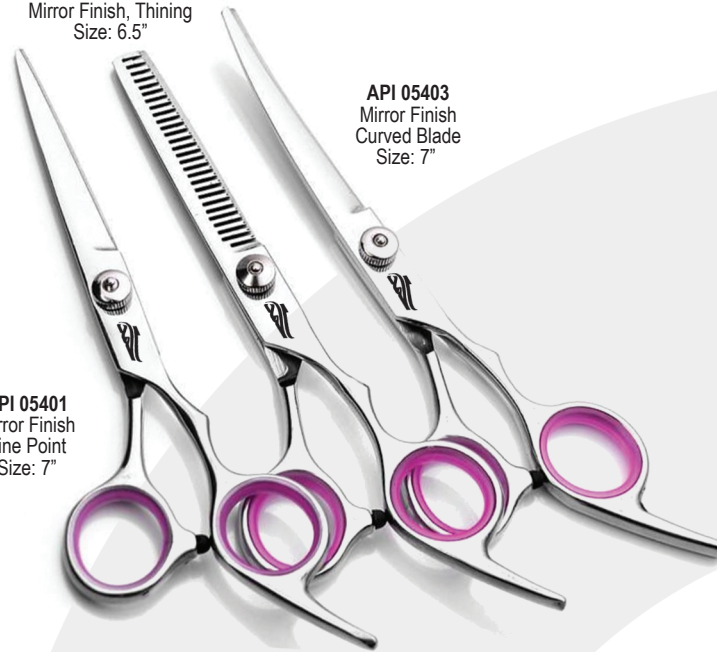

Pet Grooming Tools

Hand Stripping Knife / Comb

API 05410
Special Comb
Full Stainless Steel
Size: 6.5"

API 05411
Special Comb
Full Stainless Steel
Size: 6"

API 05409
Special Comb
Full Stainless Steel
Size: 7.5"